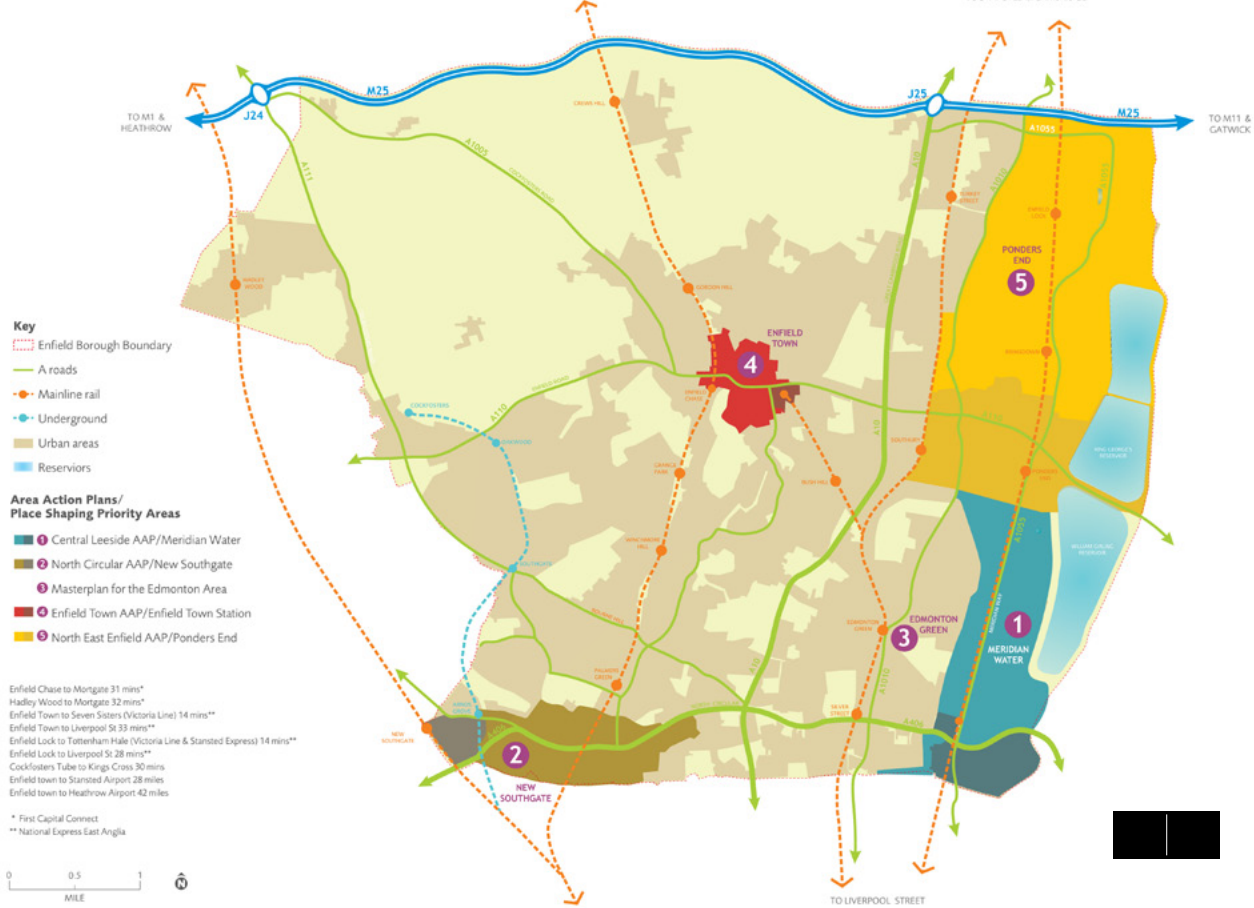

ENFIELD OUR FUTURE

CLIENT:

London Borough of Enfield

DESCRIPTION:

Enfield Our Future sets out clearly why Enfield is the strategic location of choice to developers and new businesses.

DELIVERABLES:

- Film Production
- Exhibition Design
- Graphic Design
- Cartography
- Print Production