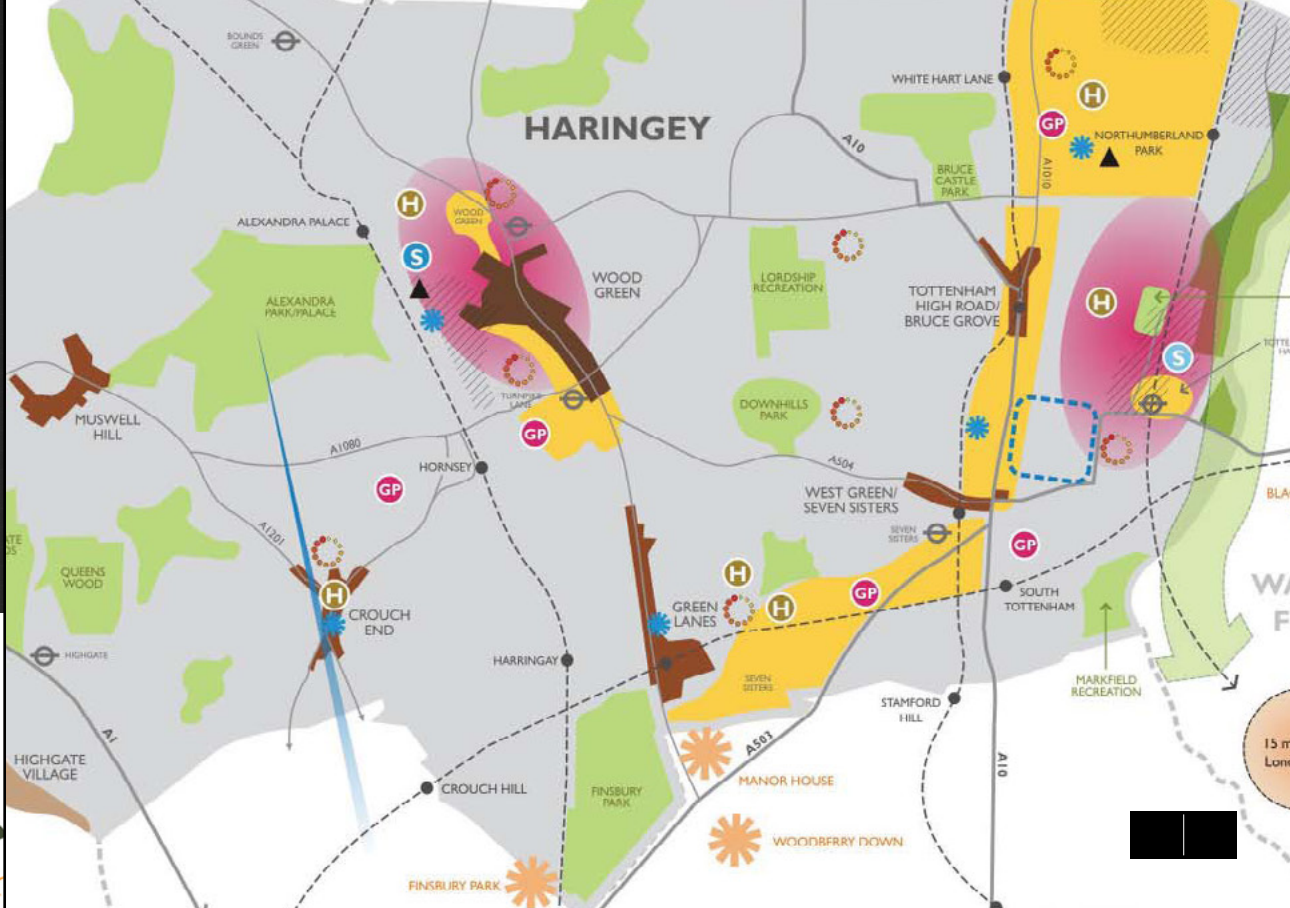

DELIVERABLES:

- Policy Mapping
- Desktop Publishing
- Print Production
- Photography

CENTRAL LEESIDE AREA ACTION PLAN

CLIENT:

London Borough of Enfield

DESCRIPTION:

It provides an outline of the emerging AAP content and its wider framework by introducing the scale of the opportunity.

DELIVERABLES:

- Desktop Publishing
- Policy Mapping
- Summary Document
- Proposals Map

UPPER LEE VALLEY OAPF

CLIENT:

Greater London Authority

DESCRIPTION:

The Opportunity Area Planning Framework sets out the Mayor's and Local Authorities aspiration for the regeneration of the Upper Lee Valley.

DELIVERABLES:

- Cartography
- Graphic Design
- Desktop Publishing

HARINGEY CORE STRATEGY

CLIENT:

London Borough of Haringey

DESCRIPTION:

It sets out the vision and key policies for future development up to 2026.

DELIVERABLES:

- Desktop Publishing
- Cartography
- Illustration
- Print Production

KINGSTON AREA ACTION PLAN

CLIENT:

The Royal Borough of Kingston Upon Thames

DESCRIPTION:

The AAP provides the planning framework for the future development and regeneration of Kingston town centre.