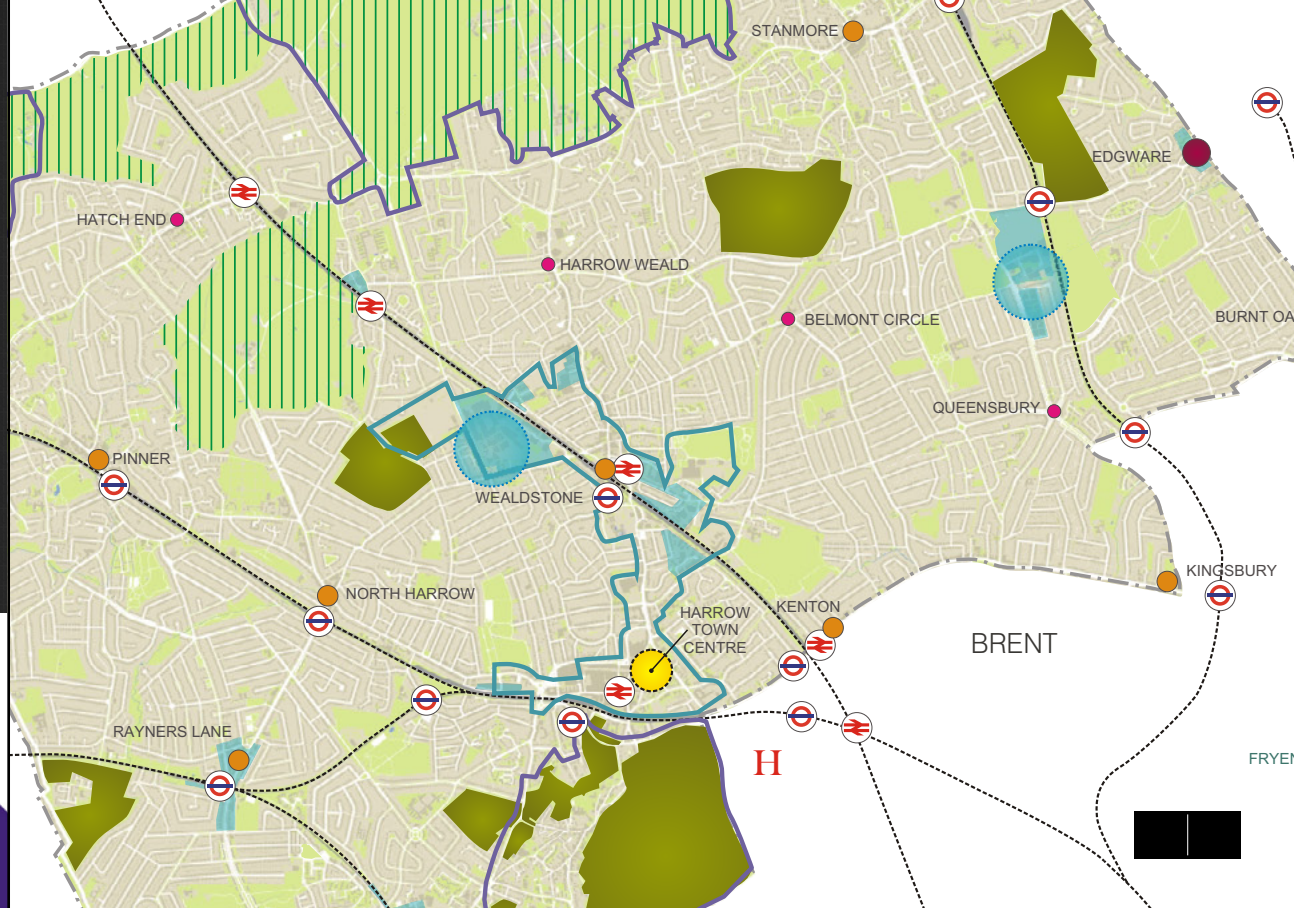


POLICY MAPPING & DESKTOP PUBLISHING

www.urban-graphics.co.uk

FISH ISLAND AREA ACTION PLAN

CLIENT:

London Borough of Tower Hamlets

DESCRIPTION:

The Fish Island Area Action Plan is being developed to realise the vision set out in the Core Strategy and to manage the future growth and development of Tower Hamlets.

DELIVERABLES:

- Cartography
- Desktop Publishing
- Photography

HARROW CORE STRATEGY

CLIENT:

London Borough of Harrow

DESCRIPTION:

The Core Strategy sets out a vision for the growth and development of the Borough for 2009-2026.

DELIVERABLES:

- Policy Mapping
- Desktop Publishing
- Print Production
- Photography

CENTRAL LEESIDE AREA ACTION PLAN

CLIENT:

London Borough of Enfield

DESCRIPTION:

It provides an outline of the emerging AAP content and its wider framework by introducing the scale of the opportunity.

DELIVERABLES:

- Desktop Publishing
- Policy Mapping
- Summary Document
- Proposals Map

UPPER LEE VALLEY OAPF

CLIENT:

Greater London Authority

DESCRIPTION:

The Opportunity Area Planning Framework sets out the Mayor's and Local Authorities aspiration for the regeneration of the Upper Lee Valley.