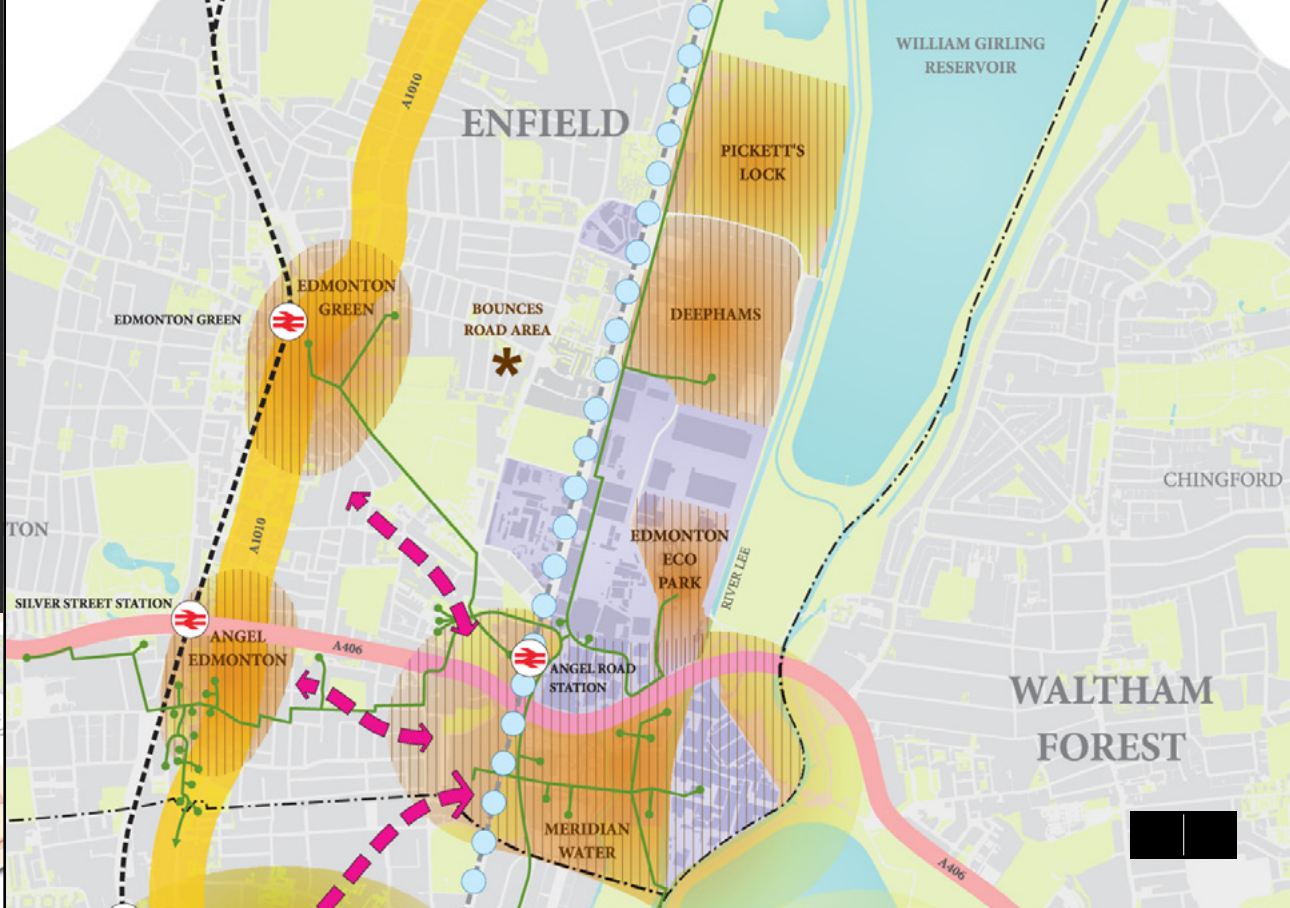


POLICY MAPPING & DESKTOP PUBLISHING

www.urban-graphics.co.uk

FISH ISLAND AREA ACTION PLAN

CLIENT:

London Borough of Tower Hamlets

DESCRIPTION:

The Fish Island Area Action Plan is being developed to realise the vision set out in the Core Strategy and to manage the future growth and development of Tower Hamlets.

DELIVERABLES:

- Policy Mapping
- Desktop Publishing
- Print Production
- Photography

CENTRAL LEESIDE AREA ACTION PLAN

CLIENT:

London Borough of Enfield

DESCRIPTION:

It provides an outline of the emerging AAP content and its wider framework by introducing the scale of the opportunity.

DELIVERABLES:

- Desktop Publishing
- Policy Mapping
- Summary Document
- Proposals Map

UPPER LEE VALLEY OAPF

CLIENT:

Greater London Authority

DESCRIPTION:

The Opportunity Area Planning Framework sets out the Mayor's and Local Authorities aspiration for the regeneration of the Upper Lee Valley.