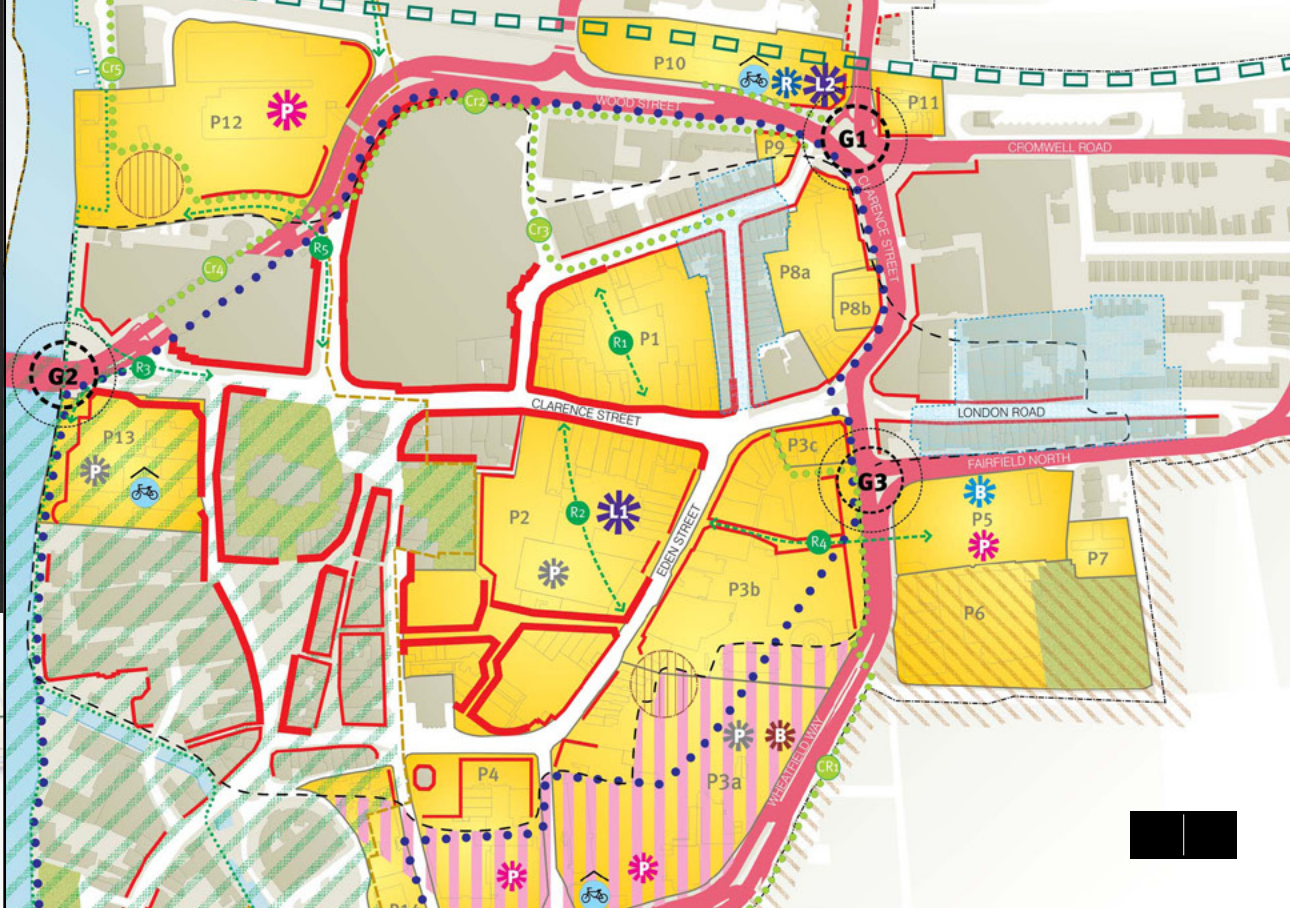

KINGSTON AREA ACTION PLAN

CLIENT:

The Royal Borough of Kingston Upon Thames

DESCRIPTION:

The AAP provides the planning framework for the future development and regeneration of Kingston town centre.

DELIVERABLES:

- Desktop Publishing
- Policy Mapping
- Illustration
- Exhibition design
- Print Production